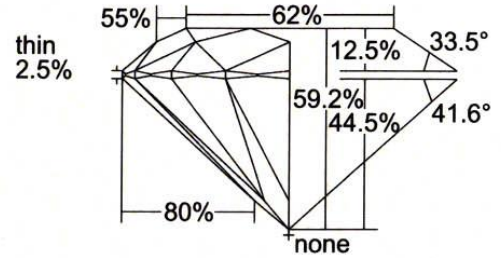

### GIA DIAMOND GRADING REPORT

June 23, 2015

GIA Report Number ..... **2175208765**

Shape and Cutting Style ..... **Round Brilliant**

Measurements ..... **12.12 - 12.16 x 7.19 mm**

### PROPORTIONS

Profile to actual proportions

#### KEY TO SYMBOLS\*

- Crystal
- △ Extra Facet
- ~ Feather
- Pinpoint
- ∖ Needle

\* Red symbols denote internal characteristics (inclusions). Green or black symbols denote external characteristics (blemishes). Diagram is an approximate representation of the diamond, and symbols shown indicate type, position, and approximate size of clarity characteristics. All clarity characteristics may not be shown. Details of finish are not shown.