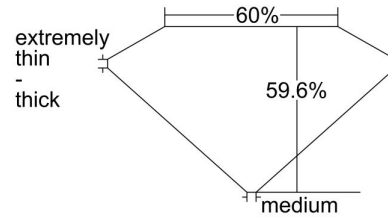

GIA DIAMOND GRADING REPORT

November 21, 2017
GIA Report Number 6183881752
Shape and Cutting Style ..... Circular Brilliant
Measurements ..... 6.49 - 6.70 x 3.93 mm

GRADING RESULTS

Carat Weight ..... 1.07 carat
Color Grade I
Clarity Grade I2

ADDITIONAL GRADING INFORMATION

Polish ..... Good
Symmetry ..... Fair
Fluorescence ..... None

Inscription(s): GIA 6183881752

Comments: Additional clouds, pinpoints and surface graining are not shown.

PROPORTIONS

Profile not to actual proportions