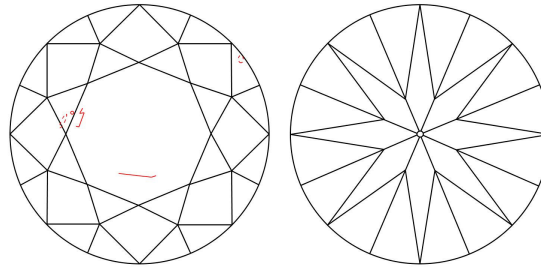

GIA NATURAL DIAMOND GRADING REPORT

April 01, 2019
 GIA Report Number 2205183350
 Shape and Cutting Style Round Brilliant
 Measurements 7.90 - 7.95 x 4.80 mm

GRADING RESULTS

Carat Weight 1.81 carat
 Color Grade J
 Clarity Grade SI2
 Cut Grade Very Good

ADDITIONAL GRADING INFORMATION

Polish Very Good
 Symmetry Excellent
 Fluorescence None
 Inscription(s): GIA 2205183350

PROPORTIONS

Profile to actual proportions

CLARITY CHARACTERISTICS

KEY TO SYMBOLS*

-  Feather
-  Crystal
-  Cloud

* Red symbols denote internal characteristics (inclusions). Green or black symbols denote external characteristics (blemishes). Diagram is an approximate representation of the diamond, and symbols shown indicate type, position, and approximate size of clarity characteristics. All clarity characteristics may not be shown. Details of finish are not shown.