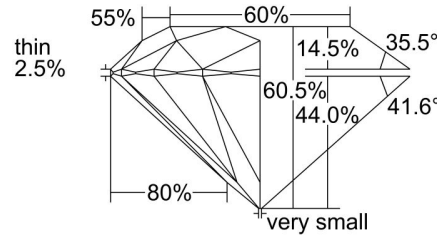

GIA NATURAL DIAMOND GRADING REPORT

April 01, 2019
 GIA Report Number 2205183350
 Shape and Cutting Style Round Brilliant
 Measurements 7.90 - 7.95 x 4.80 mm

GRADING RESULTS

Carat Weight 1.81 carat
 Color Grade J
 Clarity Grade SI2
 Cut Grade Very Good

ADDITIONAL GRADING INFORMATION

Polish Very Good
 Symmetry Excellent
 Fluorescence None
 Inscription(s): GIA 2205183350

PROPORTIONS

Profile to actual proportions

CLARITY CHARACTERISTICS

KEY TO SYMBOLS*

-  Feather
-  Crystal
-  Cloud

* Red symbols denote internal characteristics (inclusions). Green or black symbols denote external characteristics (blemishes). Diagram is an approximate representation of the diamond, and symbols shown indicate type, position, and approximate size of clarity characteristics. All clarity characteristics may not be shown. Details of finish are not shown.